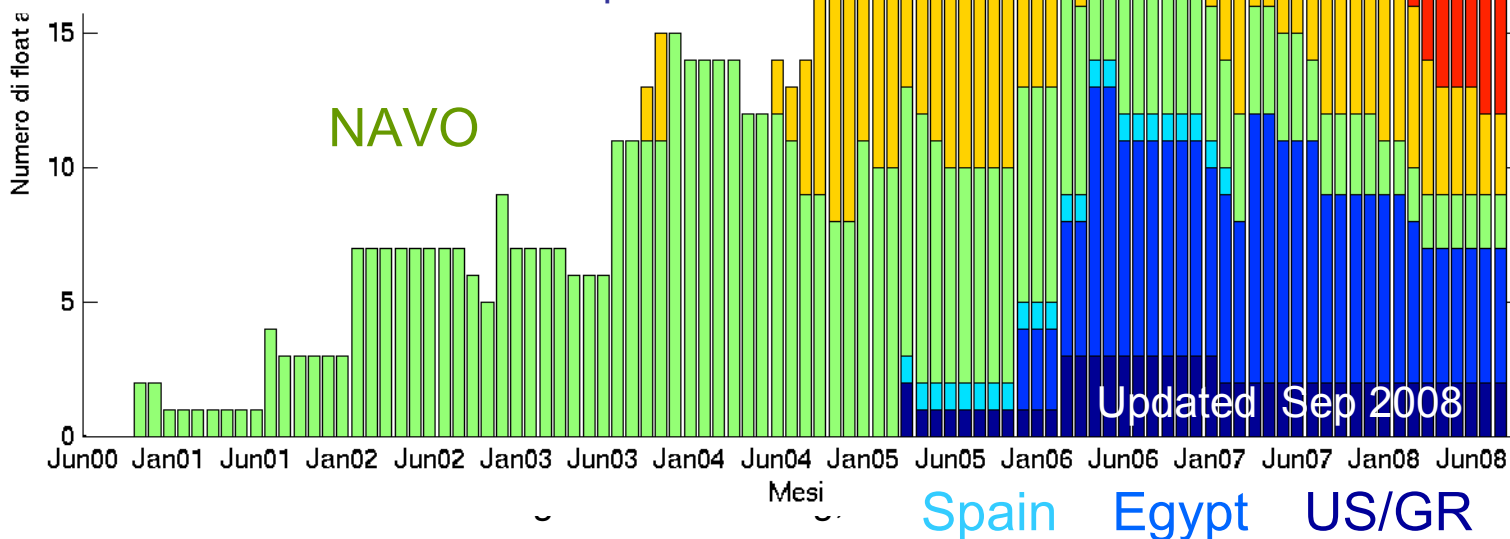

MEDARGO FLOAT POSITIONS AS OF 14-Jun-2009

➤ 27 MFSTEP + 1 SPAIN + 27 FRANCE + 29 NAVO + 4 US/GREECE = **88 floats** (including 3 PROVIO with Iridium)

➤ **23 floats active as of 15/06/2009 (2 US, 4 MFSTEP, 17 FRANCE)**

MedArgo Network: Histograms

MedArgo Status – September 2008

MedArgo Network: Histograms

Mediterranean Deployments per year

- 2000 : 3 (NAVO) = 3
- 2001 : 4 (NAVO) = 4
- 2002 : 9 (NAVO) = 9
- 2003 : 4 (MFSTEP) + 9 (NAVO) = 13
- 2004 : 15 (MFSTEP) + 3 (NAVO) = 18
- 2005 : 3 (France) + 1 (Spain) + 7 (MFSTEP) + 1 (NAVO) + 2 (US/GR) = 14
- 2006 : 7 (France) + 1 (MFSTEP) + 2 (US/GR) = 10
- 2007 : 4 (France) = 4
- 2008 : 8 (France) = 8
- 2009 : 5 (France) = 5

TOTAL: 88 FLOATS more than 6000 CTD profiles

MedArgo & EuroArgo : Future Plans

- Contributions to Argo in Med from individual countries for operational or scientific purposes (encouraged by EuroArgo PP)