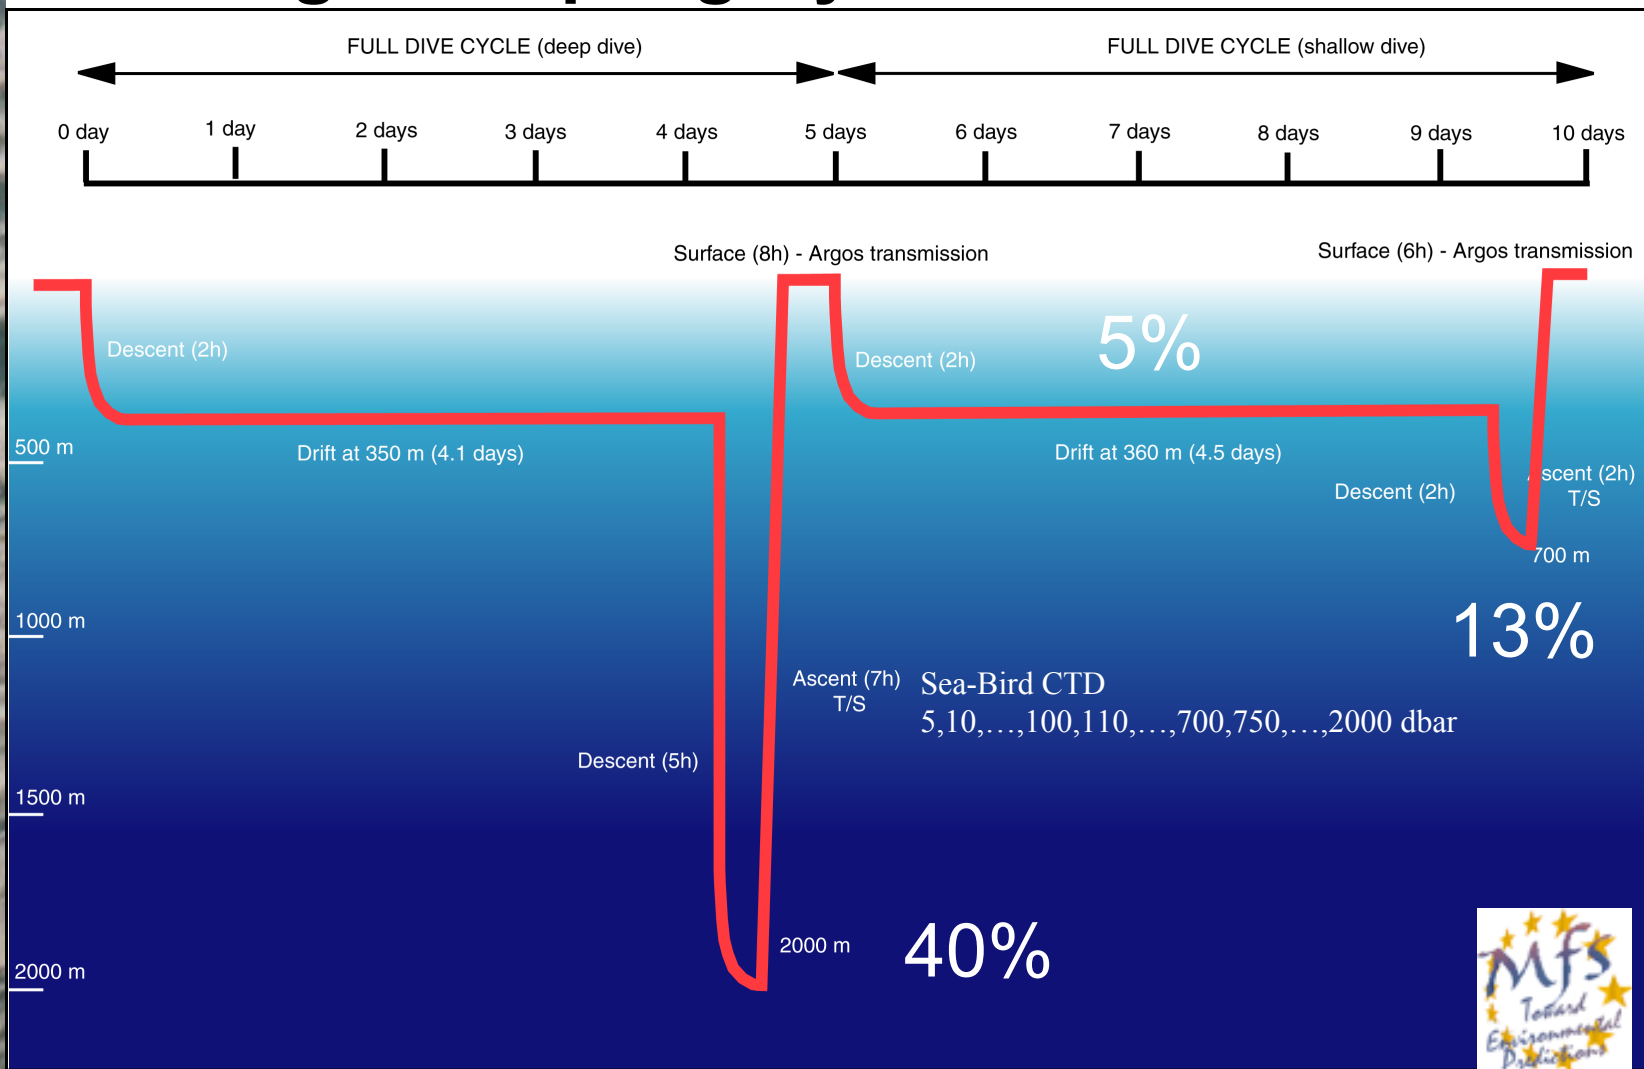

A: Active with position

ANP: Active with no position

Black: 5 days cycles

Red: 10 days cycles

<http://poseidon.ogs.trieste.it/sire/medargo>

MedArgo Maps

<http://poseidon.ogs.trieste.it/sire/medargo>

MedArgo Activities

MedArgo Float Deployments

From Ships of
Opportunity

2nd EuroArgo User's Meeting, Trie

MedArgo Activities

MedArgo Sampling Cycle Characteristics

MedArgo Status – June 2009

Example of long-lived MedArgo Float

APEX-SBE WMO 6900453 ARGOS 35504

Deploy 05-Jul-2006 10:20 Last Fix 14-Jun-2009 08:33

Filetime 2 years 11 months Number of cycles **214**

APEX FLOAT: 35504 - POSITIONS AS OF 14-Jun-2009

MedArgo Network: Active floats