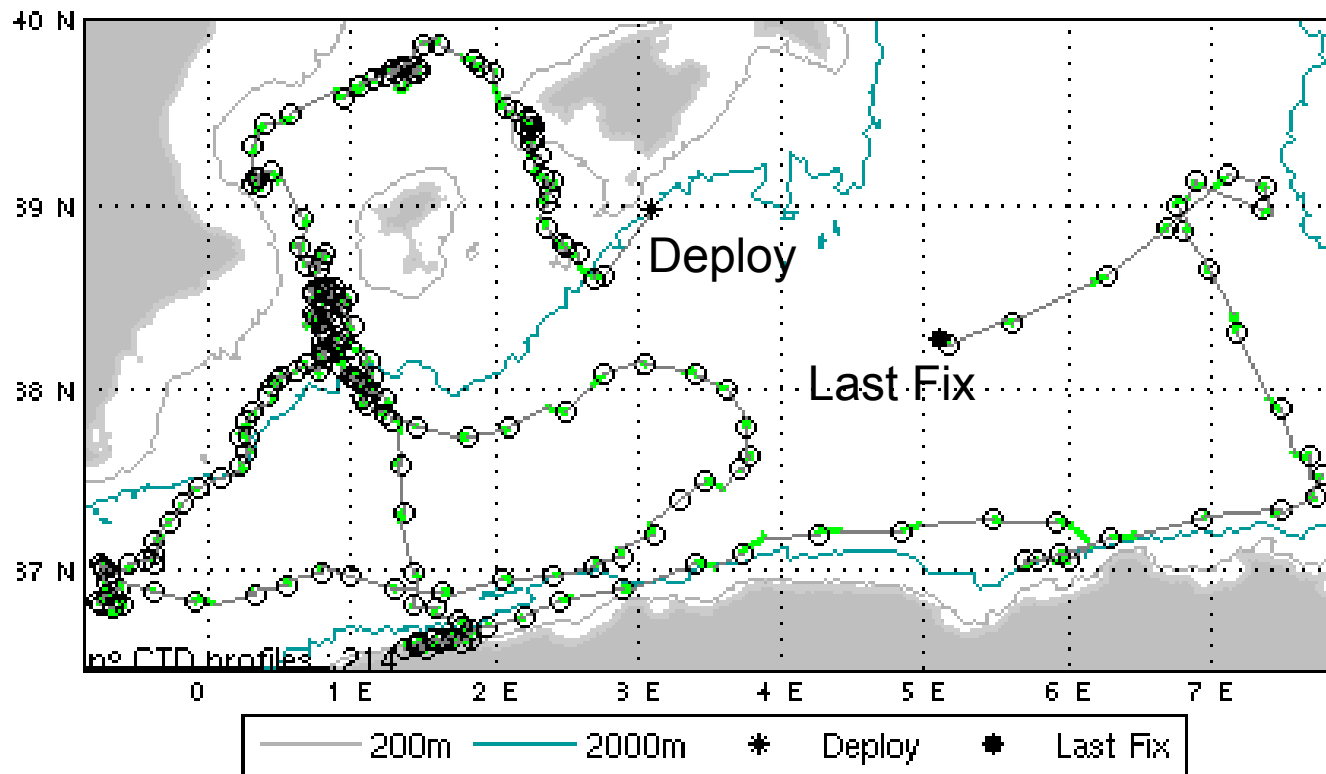

MedArgo Status – June 2009

Example of long-lived MedArgo Float

APEX-SBE WMO 6900453 ARGOS 35504

Deploy 05-Jul-2006 10:20 Last Fix 14-Jun-2009 08:33

Filetime 2 years 11 months Number of cycles **214**

APEX FLOAT: 35504 - POSITIONS AS OF 14-Jun-2009