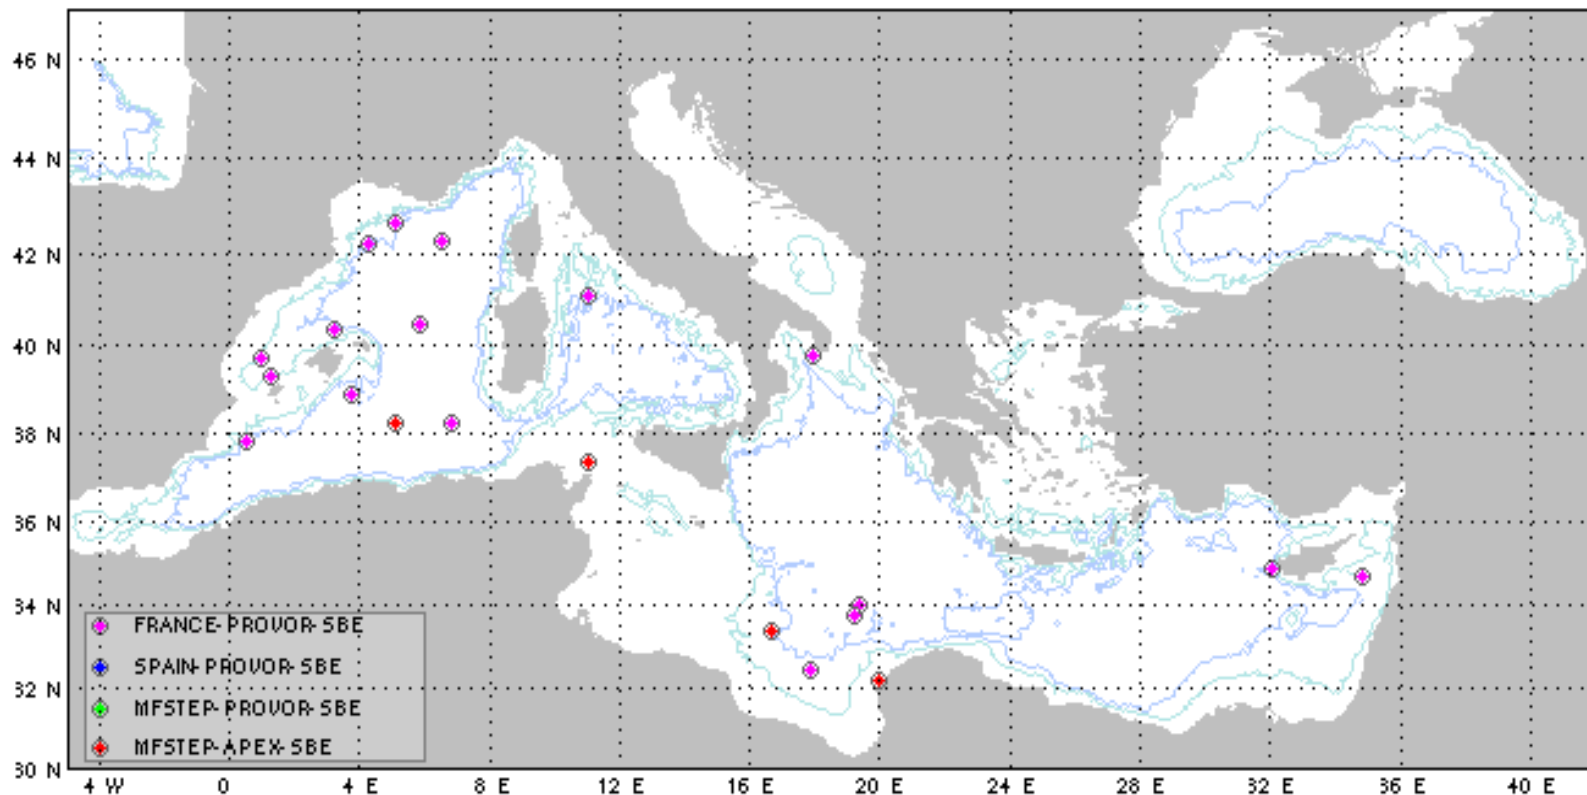

MedArgo Float Deployments

From Ships of
Opportunity

2nd EuroArgo User's Meeting, Trie

MedArgo Activities

MedArgo Sampling Cycle Characteristics

MedArgo Status – June 2009

Example of long-lived MedArgo Float

APEX-SBE WMO 6900453 ARGOS 35504

Deploy 05-Jul-2006 10:20 Last Fix 14-Jun-2009 08:33

Filetime 2 years 11 months Number of cycles **214**

APEX FLOAT: 35504 - POSITIONS AS OF 14-Jun-2009

MedArgo Network: Active floats

MEDARGO FLOAT POSITIONS AS OF 14-Jun-2009

➤ 27 MFSTEP + 1 SPAIN + 27 FRANCE + 29 NAVO + 4 US/GREECE = **88 floats** (including 3 PROVIO with Iridium)

➤ **23 floats active as of 15/06/2009 (2 US, 4 MFSTEP, 17 FRANCE)**