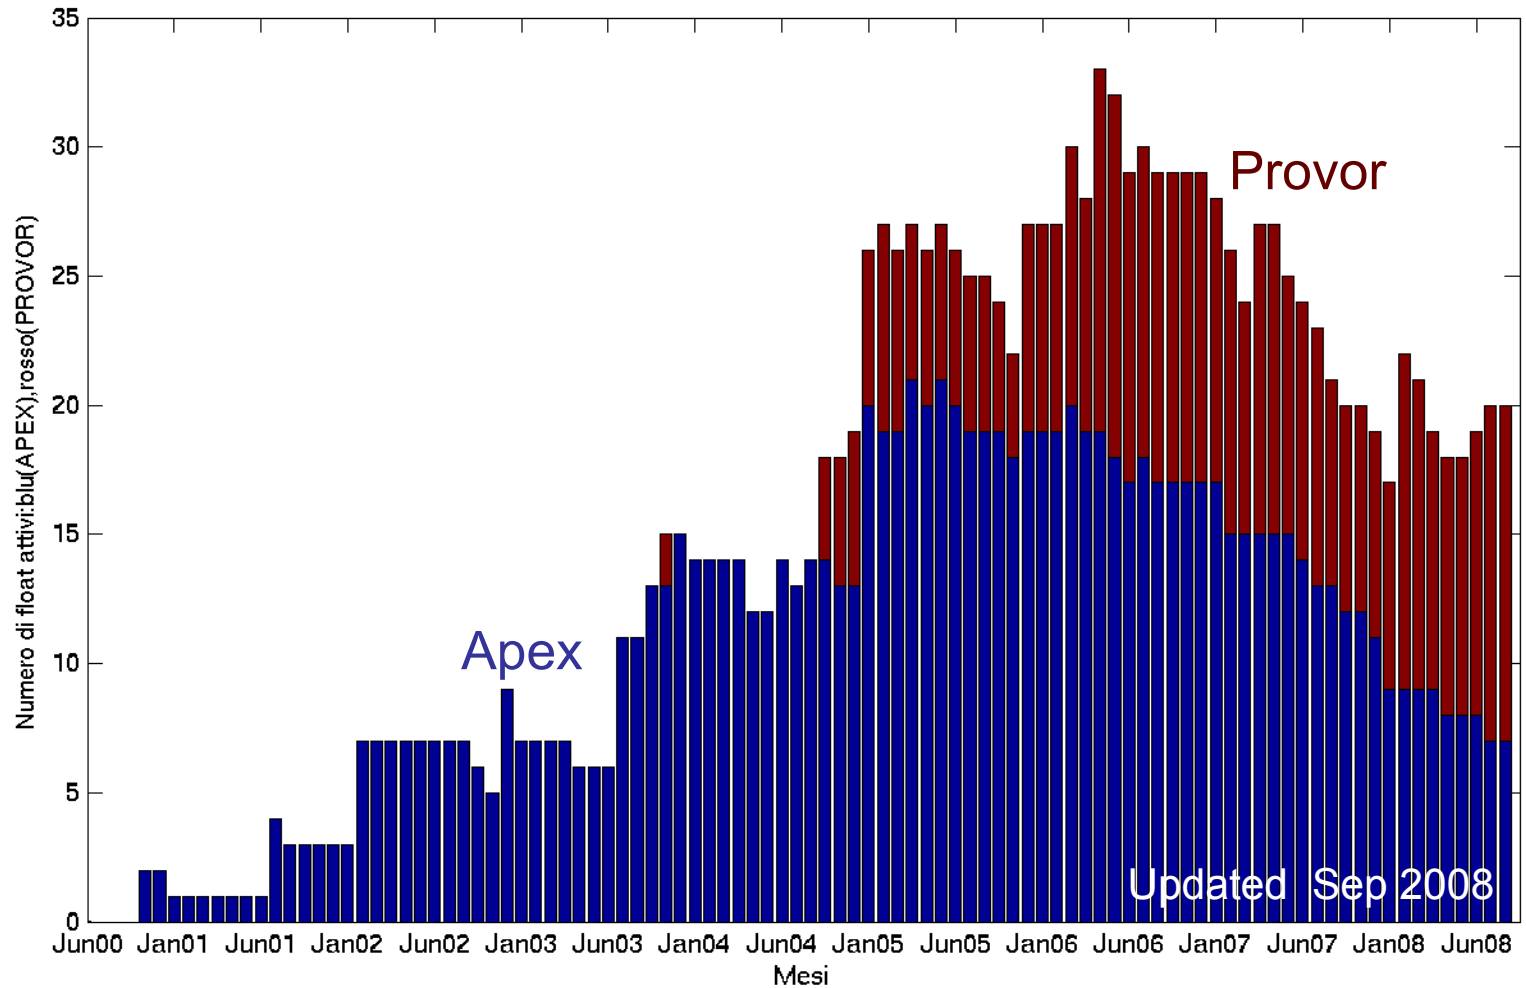

APEX-SBE WMO 6900453 ARGOS 35504

Deploy 05-Jul-2006 10:20 Last Fix 14-Jun-2009 08:33

Filetime 2 years 11 months Number of cycles **214**

APEX FLOAT: 35504 - POSITIONS AS OF 14-Jun-2009

MedArgo Network: Active floats

MEDARGO FLOAT POSITIONS AS OF 14-Jun-2009

➤ 27 MFSTEP + 1 SPAIN + 27 FRANCE + 29 NAVO + 4 US/GREECE = **88 floats** (including 3 PROVIO with Iridium)

➤ **23 floats active as of 15/06/2009 (2 US, 4 MFSTEP, 17 FRANCE)**

MedArgo Network: Histograms

MedArgo Status – September 2008

MedArgo Network: Histograms

Mediterranean Deployments per year

- 2000 : 3 (NAVO) = 3
- 2001 : 4 (NAVO) = 4
- 2002 : 9 (NAVO) = 9
- 2003 : 4 (MFSTEP) + 9 (NAVO) = 13
- 2004 : 15 (MFSTEP) + 3 (NAVO) = 18
- 2005 : 3 (France) + 1 (Spain) + 7 (MFSTEP) + 1 (NAVO) + 2 (US/GR) = 14
- 2006 : 7 (France) + 1 (MFSTEP) + 2 (US/GR) = 10
- 2007 : 4 (France) = 4
- 2008 : 8 (France) = 8
- 2009 : 5 (France) = 5